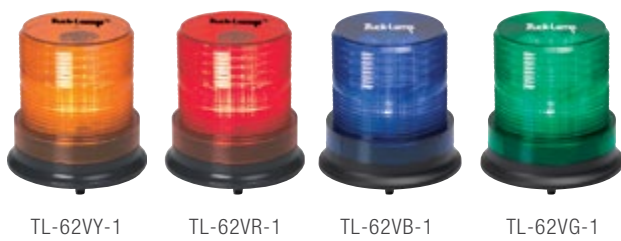

SUPER BRIGHT LED

LED EMERGENCY WARNING STROBE LIGHTS

TL-54VY-1

Amber LED strobe light 6 x 1W LED bolt-on
Polycarbonate
ABS
Base 105mm x 70mmH

TL-54VY-1
Lens
Base
Size

TL-54VY

Amber LED strobe light 6 x 1W LED
Polycarbonate
Magnetic
Base 105mm x 70mmH

SUPER BRIGHT LED

LED EMERGENCY WARNING STROBE LIGHTS

60 square amber LED (360°) bolt on
 60 square red LED (360°) bolt on
 60 square blue LED (360°) bolt on
 Acrylic
 ABS

TL-61VY-1
TL-61VR-1
TL-61VB-1
Lens
Housing

60 Square amber LED (360°)
 60 Square red LED (360°)
 60 Square blue LED (360°)
 Acrylic
 ABS / PVC
 Magnetic Base

TL-61VY
TL-61VR
TL-61VB
Lens
Housing
Suctorial cap

60 Square amber LED (360°) bolt on
 60 Square red LED (360°) bolt on
 60 Square blue LED (360°) bolt on
 60 Square green LED (360°) bolt on
 Acrylic
 ABS