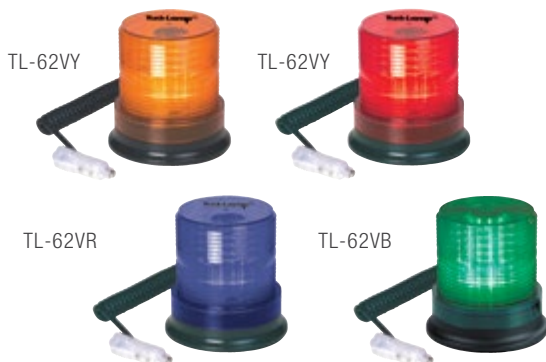

60 Square amber LED (360°)
60 Square red LED (360°)
60 Square blue LED (360°)
60 Square Green LED (360°)
Acrylic
ABS/ PVC

TL-62VY
TL-62VR
TL-62VB
TL-62VG
Lens
Housing