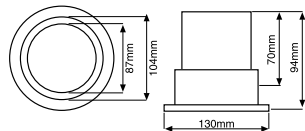

TL-23VR-1
TL-23VY-1
TL-23VB-1
 Lens
 Housing

TL-34DVY-1

120 Square LED bolt on with quad strobe
 Acrylic Lens
 Rubber Base
 Base 150mm x 130mmH

TL-34DVY-1
 Lens
 Base
 Size

TL-55VR-1

TL-55VY-1

TL-55VB-1

30 Square amber LED (360°) bolt on
 30 Square red LED (360°) bolt on
 30 Square blue LED (360°) bolt on
 Acrylic / ABS Lens
 Housing