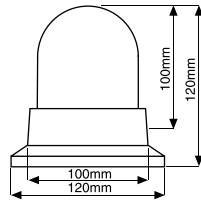

60 square amber LED (360°) bolt on
60 square red LED (360°) bolt on
60 square blue LED (360°) bolt on
Acrylic
ABS

TL-61VY-1
TL-61VR-1
TL-61VB-1
Lens
Housing