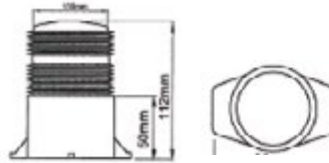

TL-84VY-28-10-80V
Base
Size

SUPER BRIGHT LED

LED EMERGENCY WARNING STROBE LIGHTS

Red warning strobe light bolt on, 15 SqQ LED Quad flash
 Amber warning strobe light bolt on, 15 SqQ LED Quad flash
 Blue warning strobe light bolt on, 15 SqQ LED Quad flash
 Polycarbonate Lens
 ABS Housing