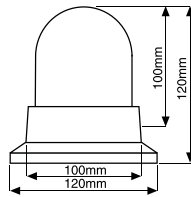

60 Square amber LED (360°)
60 Square red LED (360°)
60 Square blue LED (360°)
Acrylic
ABS / PVC
Magnetic Base

TL-61VY
TL-61VR
TL-61VB
Lens
Housing
Suctorial cap