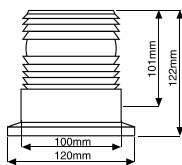

60 Square amber LED (360°)
60 Square red LED (360°)
60 Square blue LED (360°)
60 Square Green LED (360°)
Acrylic
ABS/ PVC