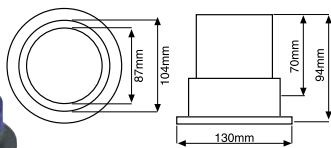

TL-55VY
TL-55VR
TL-55VB
Lens
Housing

TL-55VY / TL-55VR / TL-55VB • Strong suctional cup and magnet work together to ensure that warning light remains secure at speeds of 200kph • Low current draw • Vibration resistant • Adhesive tape is pasted on magnet to prevent scratches.