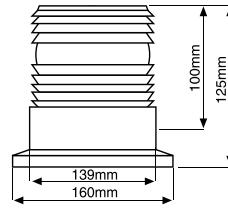

90 Square amber LED (360°) bolt on
90 Square red LED (360°) bolt on
90 Square blue LED (360°) bolt on

TL-58VY-1
TL-58VR-1
TL-58VB-1