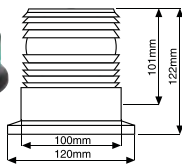

TL-62VY-1
TL-62VR-1
TL-62VB-1
TL-62VG-1
Lens
Housing