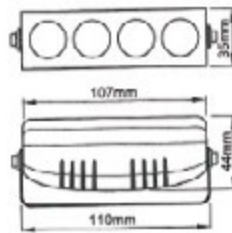

SUPER BRIGHT LED

LED SEALED HIGH POWER LIGHTS

TL-L121G-12
TL-L121G-24

TL-L121W-12
TL-L121W-24

TL-L121B-12
TL-L121B-24

TL-L121R-12
TL-L121R-24

TL-L121Y-12
TL-L121Y-24

- 4 Green 1 watt LED 12V
- 4 Green 1 watt LED 24V
- 4 Blue 1 watt LED 12V
- 4 Blue 1 watt LED 24V
- 4 Amber 1 watt LED 12V
- 4 Amber 1 watt LED 24V
- 4 White 1 watt LED 12V
- 4 White 1 watt LED 24V
- 4 Red 1 watt LED 12V
- 4 Red 1 watt LED 24V

Acrylic
Aluminum

Two pieces in a blister pack
per set complete with
stainless steel brackets and switch

TL-L121G-12

TL-L121G-24

TL-L121B-12

TL-L121B-24

TL-L121Y-12

TL-L121Y-24