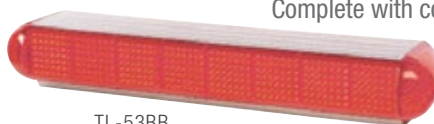

TL-53BB

1018 Square LED with amber lens & aluminium case
1018 Square LED with red lens & aluminium case
1018 Square LED with blue lens & aluminium case
1150 mm x 290mm x 180mm
Complete with control box

TL-53YY
TL-53RR
TL-53BB
Size