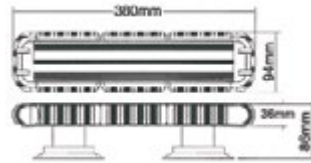

### LED MINI LIGHT BAR

32 x 1Watt high power amber LED with clear lens  
 32 x 1W high power amber LED with amber lens  
 6 x 1Watt red + 24 x 1Watt high power blue LED with red/blue lens with blue end caps  
 32 x 1Watt red high power LED with red lens  
 380mm x 94mm x 86mm  
 Polycarbonate  
 Aluminium

**TL-78HVYY-2/C**  
**TL-78HVYY-2**  
**TL-78HVBR-2**  
**TL-78HVRR-2**  
**Size**  
**Lens**  
**Base**

TL-78HVYY-2/C

TL-78HVBR-2

TL-78HVYY-2

TL-78HVRR-2

8 x 1Watt red + 16 x W blue high power LED with red end caps  
 24 x 1Watt red high power LED  
 24 x 1Watt amber high power LED with clear lens  
 24 x 1Watt amber high power LED with amber lens  
 305mm x 94mm x 86mm  
 Polycarbonate  
 Aluminium