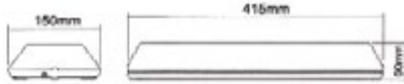

### LED MINI LIGHT BAR

32 x 1Watt high power amber LED with clear lens  
 32 x 1W high power amber LED with amber lens  
 6 x 1Watt red + 24 x 1Watt high power blue LED with red/blue lens with blue end caps  
 32 x 1Watt red high power LED with red lens  
 380mm x 94mm x 86mm  
 Polycarbonate  
 Aluminium

### LED MINI LIGHT BAR

TL-76HVY

TL-76HVR

TL-76HVYC

32 x 1Watt high power amber LED with amber lens  
 32 x 1Watt high power red LED with red lens  
 32 x 1Watt high power amber LED with clear lens  
 380mm x 94mm x 86mm  
 Polycarbonate  
 Aluminium, magnetic  
 3m cable & cigarette lighter adapter